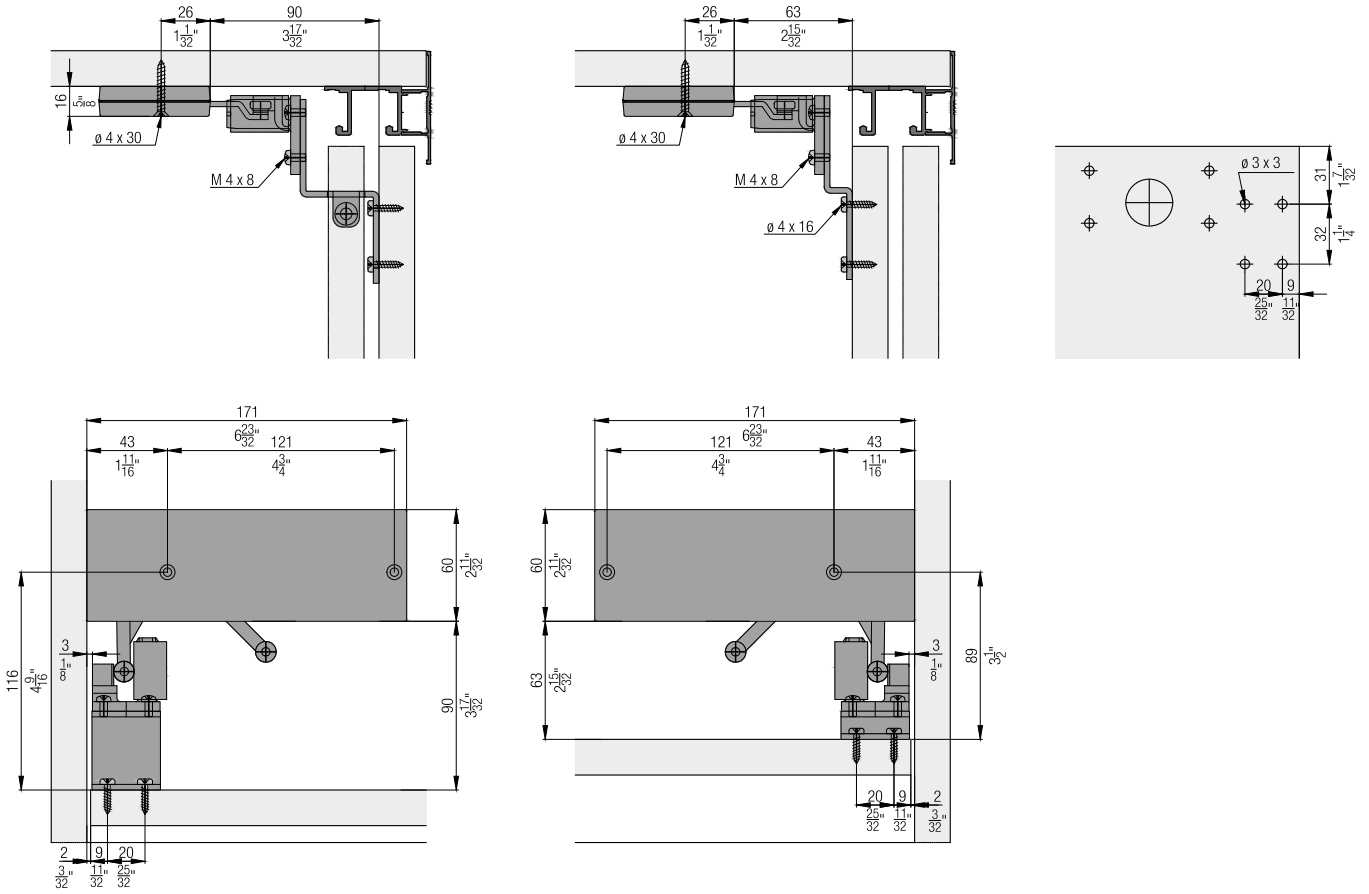

Soft close (only for system with 2 doors)

Accessories

- Straightening fitting from page 236
- Handle profiles from page 238
- Order overview soft close from page 240

Planning/execution

Further information about the product can be found on www.hawa.com.