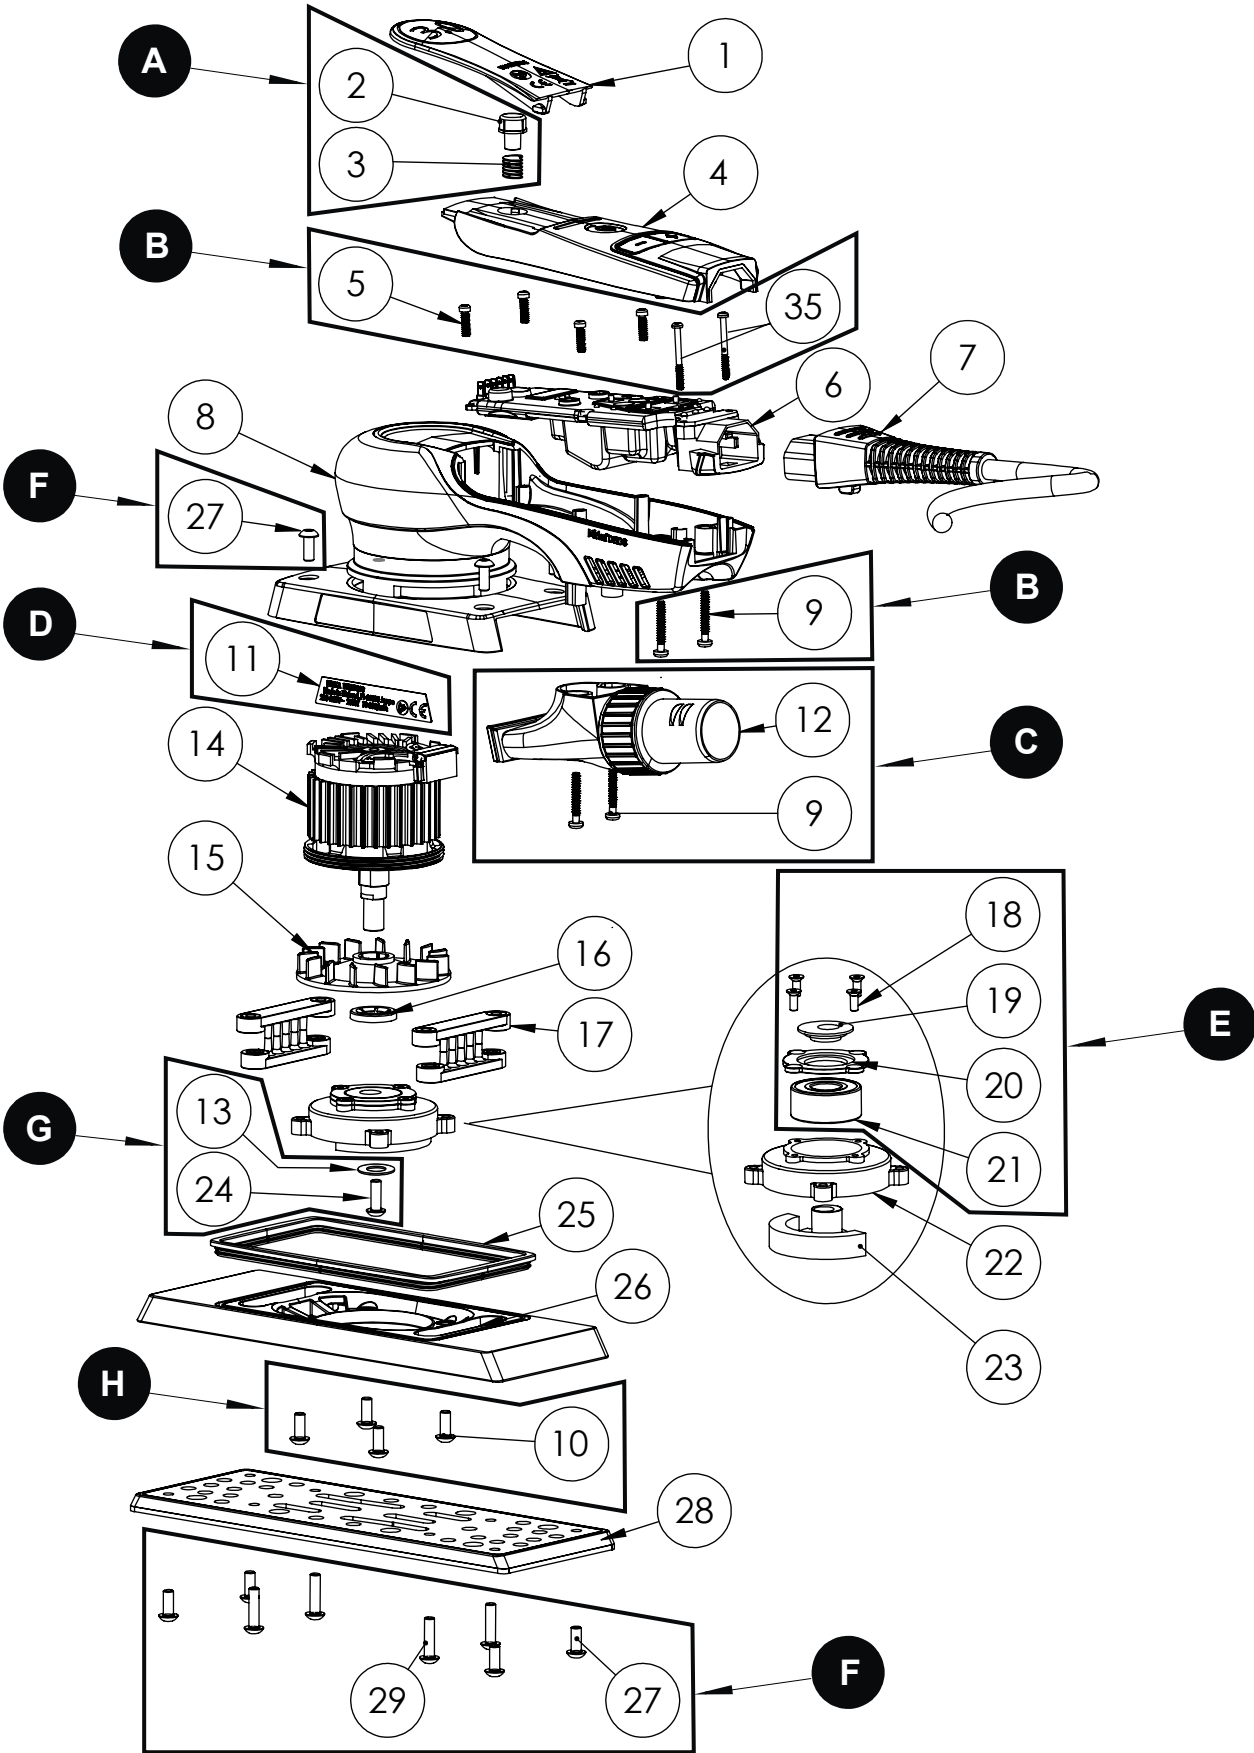

Exploded view of DEOS 70 x 198 mm & 81 x 133 mm (220-240 V)

Updated 16.05.2017

## DEOS Spare part kits (220-240V)

Electrical tool must be serviced by a qualified repair person and in accordance with national requirements.

**Note!** Repairs done by non-authorized repairer will breach the Mirka warranty

1) Tightening torque 0,6 Nm

2) Tightening torque 1,4 Nm

3) Tightening torque 1,5 Nm

Separate spare parts on next page

4) Tightening torque 25 Nm

\* Spare parts only available to authorized repairers.