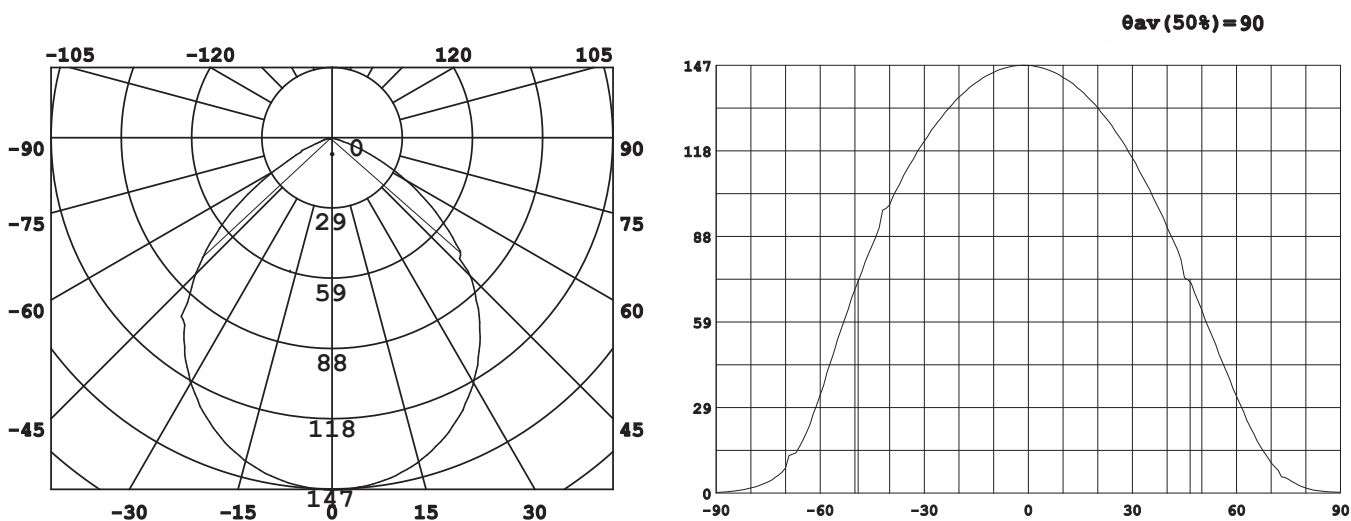

# THEOFILS

LED New York  
 Item: 301748.95  
 Material: Aluminum

- Dimmable with 350mA driver
- 69 lm/W with lens, driver
- 108 lm/W without lens, driver
- CRI value > 85

## Light distribution curve (Unit: Cd)

## Illuminance (Unit: Lux)

Distance Illuminance Beam Angle 90° Diam.

## Dimension