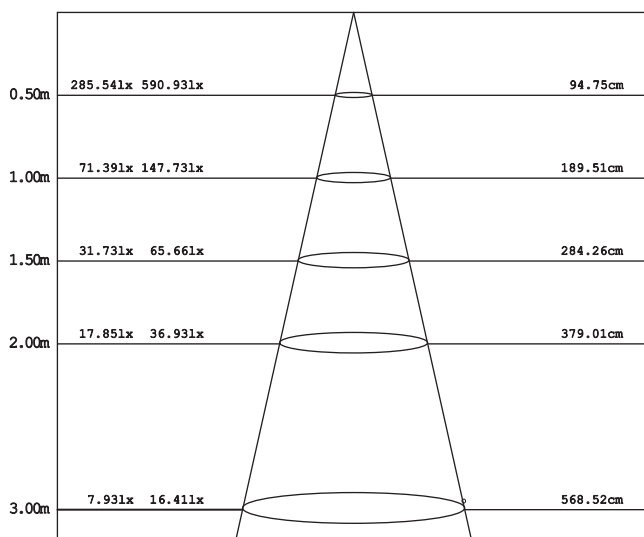

# THEOFILS

LED New York  
 Item: 301748.95  
 Material: Aluminum

- Dimmable with 350mA driver
- 69 lm/W with lens, driver
- 108 lm/W without lens, driver
- CRI value > 85

## Light distribution curve (Unit: Cd)

## Illuminance (Unit: Lux)

Distance Illuminance Beam Angle 90° Diam.

## Dimension