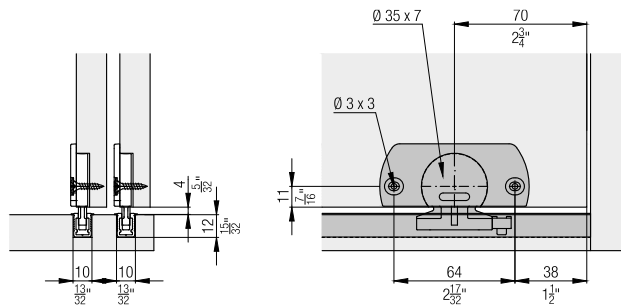

4 point guidance