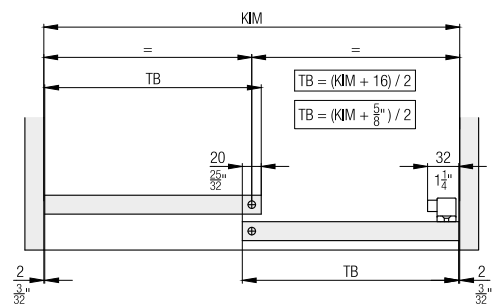

Calculations