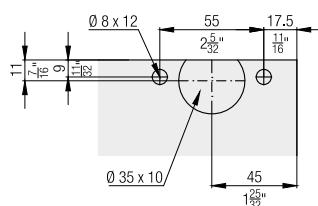

Running tracks

		mm (inch)	No.
	A: Single running track, for press fitting or glueing, aluminum	2,500 (8' 2 7/16")	053.3007.250
		3,500 (11' 5 25/32")	053.3007.350
		6,000 (19' 8 7/32")	053.3007.600
	B: Single running track, with swivel lug, notched on both sides, aluminum (not for hard wood/MDF)	2,500 (8' 2 7/16")	053.3008.250
		3,500 (11' 5 25/32")	053.3008.350
	B: Single running track, with swivel lug, aluminum (not for hard wood/MDF)	6,000 (19' 8 7/32")	053.3008.600
	C: Single running track, notched on both sides, aluminum, pre-drilled	2,500 (8' 2 7/16")	053.3009.250
		3,500 (11' 5 25/32")	053.3009.350
	C: Single running track, aluminum, pre-drilled	6,000 (19' 8 7/32")	053.3009.600
	D: Single running track, aluminum, anodized, pre-drilled	2,500 (8' 2 7/16")	053.3035.250
		3,500 (11' 5 25/32")	053.3035.350
		6,000 (19' 8 7/32")	053.3035.600
	E: Double running track, aluminum, pre-drilled, only for 19 mm (3/4") doors	2,500 (8' 2 7/16")	053.3315.250
		3,500 (11' 5 25/32")	053.3315.350
	E: Double running track, aluminum, pre-drilled, only for 19 mm (3/4") doors	6,000 (19' 8 7/32")	053.3315.600

Guide tracks

		mm (inch)	No.
	Guide track, groove width 7 mm (9/32"), plastic, anthracite	2,500 (8' 2 7/16")	053.3012.250
		3,500 (11' 5 25/32")	053.3012.350
		6,000 (19' 8 7/32")	053.3012.600

Guide tracks 4-point guidance

Further installation examples

Calculations

4 point guidance

Housing for press-fitting

Door centering

Notched track

Accessories

- Straightening fitting from page 236