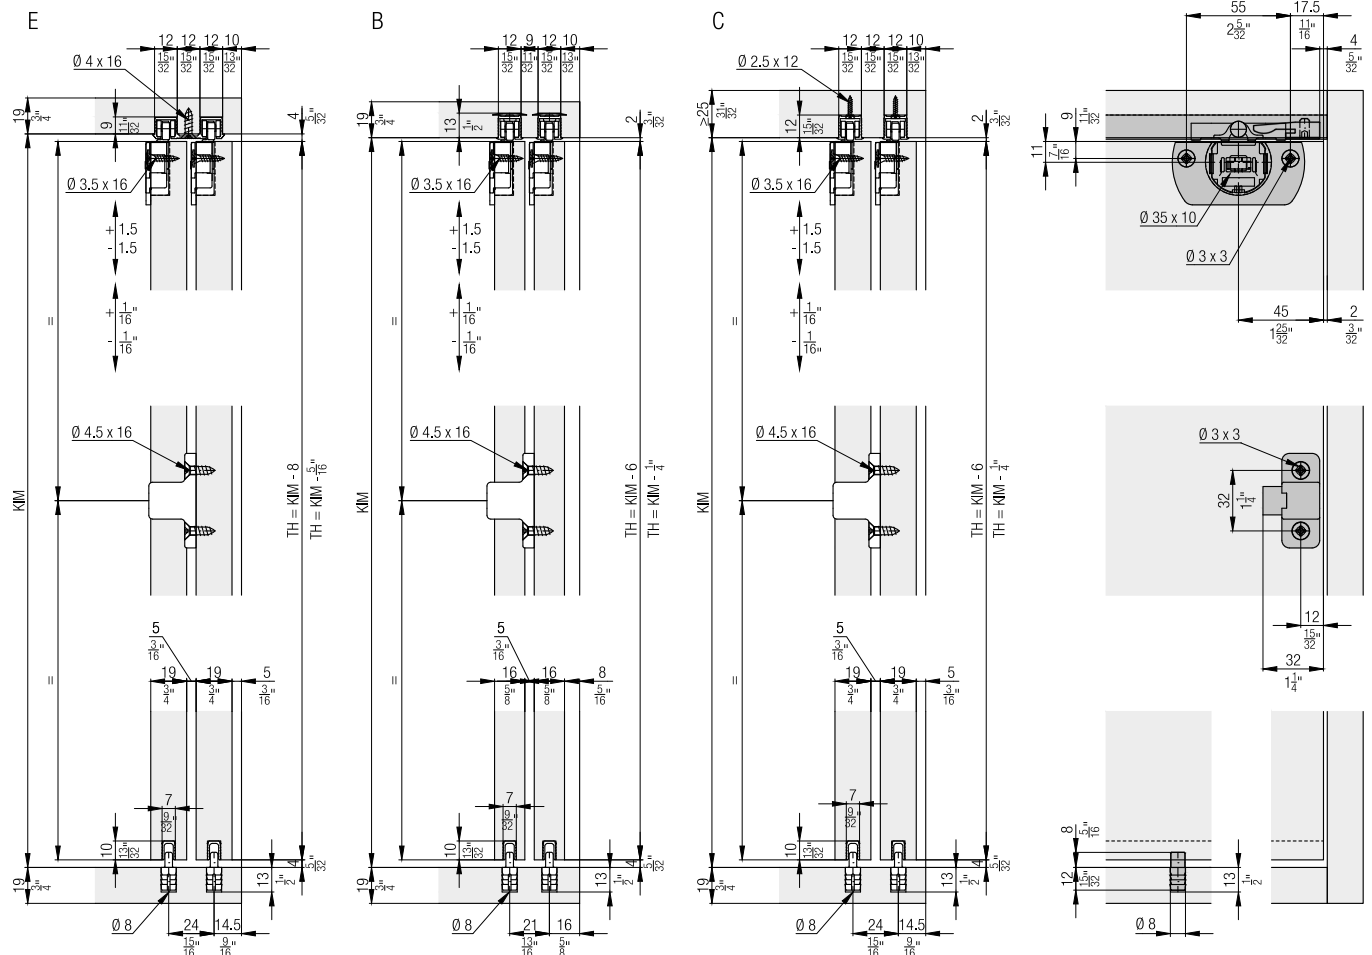

Fitting for 2 top-running wooden doors up to 15 kg (33 lbs.), with screwed on or groove mounted running track. Design Inside.

Product highlights

-  **Flexibility** Flexible, efficient assembly with single or double running tracks for screw fixing, gluing, or with swivel lugs
-  **Productivity** Efficient thanks to tool-less door installation as well as easy, intuitive adjustment

Technical specifications

-  Max. 15 kg (33 lbs.)
-  Max. 1400 mm (4'7 1/8")
-  Max. 1000 mm (3'3 3/8")
-  16–19 mm (5/8" to 3/4")

Installation examples

**Set for 2 wooden doors up to 15 kg (33 lbs.),
with height adjustment**

Running tracks

		mm (inch)	No.
	A: Single running track, for press fitting or glueing, aluminum	2,500 (8' 2 7/16")	053.3007.250
		3,500 (11' 5 25/32")	053.3007.350
		6,000 (19' 8 7/32")	053.3007.600
	B: Single running track, with swivel lug, notched on both sides, aluminum (not for hard wood/MDF)	2,500 (8' 2 7/16")	053.3008.250
		3,500 (11' 5 25/32")	053.3008.350
	B: Single running track, with swivel lug, aluminum (not for hard wood/MDF)	6,000 (19' 8 7/32")	053.3008.600
	C: Single running track, notched on both sides, aluminum, pre-drilled	2,500 (8' 2 7/16")	053.3009.250
		3,500 (11' 5 25/32")	053.3009.350
	C: Single running track, aluminum, pre-drilled	6,000 (19' 8 7/32")	053.3009.600
	D: Single running track, aluminum, anodized, pre-drilled	2,500 (8' 2 7/16")	053.3035.250
		3,500 (11' 5 25/32")	053.3035.350
		6,000 (19' 8 7/32")	053.3035.600
	E: Double running track, aluminum, pre-drilled, only for 19 mm (3/4") doors	2,500 (8' 2 7/16")	053.3315.250
		3,500 (11' 5 25/32")	053.3315.350
	E: Double running track, aluminum, pre-drilled, only for 19 mm (3/4") doors	6,000 (19' 8 7/32")	053.3315.600

Guide tracks

		mm (inch)	No.
	Guide track, groove width 7 mm (9/32"), plastic, anthracite	2,500 (8' 2 7/16")	053.3012.250
		3,500 (11' 5 25/32")	053.3012.350
		6,000 (19' 8 7/32")	053.3012.600

Guide tracks 4-point guidance