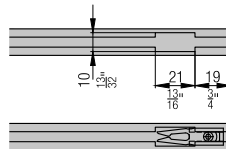

Running tracks

		mm (inch)	No.
	A: Single running track, for press fitting or glueing, aluminum	2,500 (8' 2 7/16")	053.3007.250
		3,500 (11' 5 25/32")	053.3007.350
		6,000 (19' 8 7/32")	053.3007.600
	B: Single running track, with swivel lug, notched on both sides, aluminum (not for hard wood/MDF)	2,500 (8' 2 7/16")	053.3008.250
		3,500 (11' 5 25/32")	053.3008.350
	B: Single running track, with swivel lug, aluminum (not for hard wood/MDF)	6,000 (19' 8 7/32")	053.3008.600
	C: Single running track, notched on both sides, aluminum, pre-drilled	2,500 (8' 2 7/16")	053.3009.250
		3,500 (11' 5 25/32")	053.3009.350
	C: Single running track, aluminum, pre-drilled	6,000 (19' 8 7/32")	053.3009.600
	D: Single running track, aluminum, anodized, pre-drilled	2,500 (8' 2 7/16")	053.3035.250
		3,500 (11' 5 25/32")	053.3035.350
		6,000 (19' 8 7/32")	053.3035.600
	E: Double running track, aluminum, pre-drilled, only for 19 mm (3/4") doors	2,500 (8' 2 7/16")	053.3315.250
		3,500 (11' 5 25/32")	053.3315.350
	E: Double running track, aluminum, pre-drilled, only for 19 mm (3/4") doors	6,000 (19' 8 7/32")	053.3315.600

Further installation examples

Calculations

4 point guidance

Housing for press-fitting

Door centering

Notched track

Accessories

- Straightening fitting from page 236