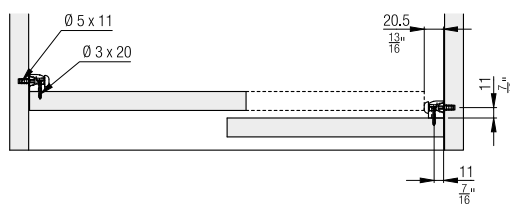

Running tracks

		mm (inch)	No.
	A: Single running track, for press fitting or glueing, aluminum	2,500 (8' 2 7/16")	053.3007.250
		3,500 (11' 5 25/32")	053.3007.350
		6,000 (19' 8 7/32")	053.3007.600
	B: Single running track, with swivel lug, notched on both sides, aluminum (not for hard wood/MDF)	2,500 (8' 2 7/16")	053.3008.250
		3,500 (11' 5 25/32")	053.3008.350
	B: Single running track, with swivel lug, aluminum (not for hard wood/MDF)	6,000 (19' 8 7/32")	053.3008.600
	C: Single running track, notched on both sides, aluminum, pre-drilled	2,500 (8' 2 7/16")	053.3009.250
		3,500 (11' 5 25/32")	053.3009.350
	C: Single running track, aluminum, pre-drilled	6,000 (19' 8 7/32")	053.3009.600
	D: Single running track, aluminum, anodized, pre-drilled	2,500 (8' 2 7/16")	053.3035.250
		3,500 (11' 5 25/32")	053.3035.350
		6,000 (19' 8 7/32")	053.3035.600
	E: Double running track, aluminum, pre-drilled, only for 19 mm (3/4") doors	2,500 (8' 2 7/16")	053.3315.250
		3,500 (11' 5 25/32")	053.3315.350
	E: Double running track, aluminum, pre-drilled, only for 19 mm (3/4") doors	6,000 (19' 8 7/32")	053.3315.600

Guide tracks

		mm (inch)	No.
	Guide track, groove width 7 mm (9/32"), plastic, anthracite	2,500 (8' 2 7/16")	053.3012.250
		3,500 (11' 5 25/32")	053.3012.350
		6,000 (19' 8 7/32")	053.3012.600

Guide tracks 4-point guidance

Further installation examples

Calculations

4 point guidance

Housing for press-fitting

Door centering

Notched track

Accessories

- Straightening fitting from page 236