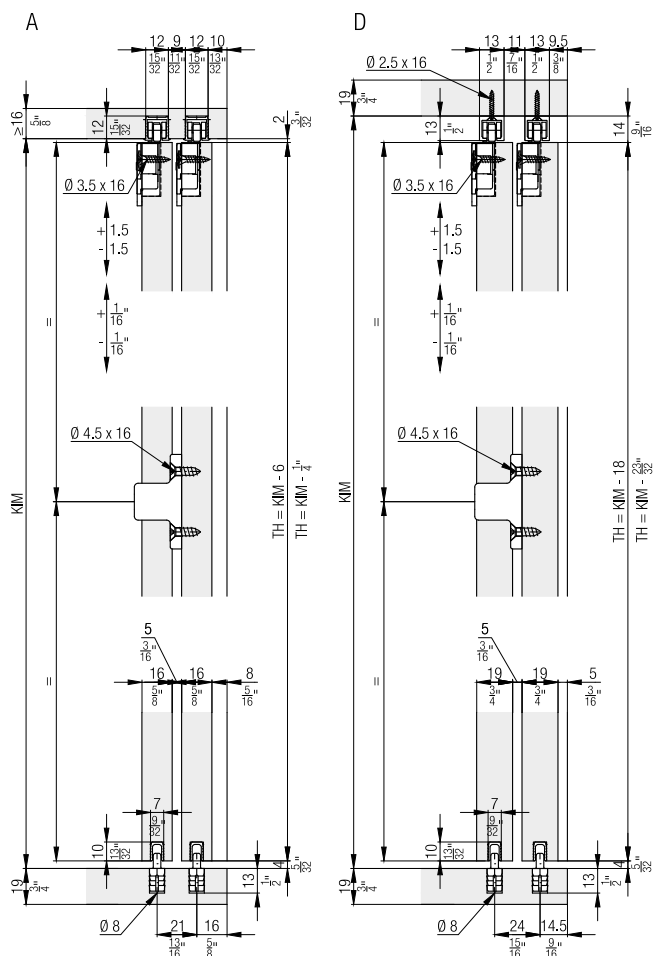

Running tracks

		mm (inch)	No.
	A: Single running track, for press fitting or glueing, aluminum	2,500 (8' 2 7/16")	053.3007.250
		3,500 (11' 5 25/32")	053.3007.350
		6,000 (19' 8 7/32")	053.3007.600
	B: Single running track, with swivel lug, notched on both sides, aluminum (not for hard wood/MDF)	2,500 (8' 2 7/16")	053.3008.250
		3,500 (11' 5 25/32")	053.3008.350
	B: Single running track, with swivel lug, aluminum (not for hard wood/MDF)	6,000 (19' 8 7/32")	053.3008.600
	C: Single running track, notched on both sides, aluminum, pre-drilled	2,500 (8' 2 7/16")	053.3009.250
		3,500 (11' 5 25/32")	053.3009.350
	C: Single running track, aluminum, pre-drilled	6,000 (19' 8 7/32")	053.3009.600
	D: Single running track, aluminum, anodized, pre-drilled	2,500 (8' 2 7/16")	053.3035.250
		3,500 (11' 5 25/32")	053.3035.350
		6,000 (19' 8 7/32")	053.3035.600
	E: Double running track, aluminum, pre-drilled, only for 19 mm (3/4") doors	2,500 (8' 2 7/16")	053.3315.250
		3,500 (11' 5 25/32")	053.3315.350
	E: Double running track, aluminum, pre-drilled, only for 19 mm (3/4") doors	6,000 (19' 8 7/32")	053.3315.600

Guide tracks

		mm (inch)	No.
	Guide track, groove width 7 mm (9/32"), plastic, anthracite	2,500 (8' 2 7/16")	053.3012.250
		3,500 (11' 5 25/32")	053.3012.350
		6,000 (19' 8 7/32")	053.3012.600

Guide tracks 4-point guidance

		mm (inch)	No.
	Single guide track, for glue fixing, aluminum, anodized	6,000 (19' 8 7/32")	053.3296.600

Components 4-point guidance

		No.
	Bottom guide Hawa Clipo IS/ Hawa Regal C 16, plastic, anthracite	040.3124.071
	Stopper guide track, plastic, grey	053.5094.071

Further installation examples

Calculations

4 point guidance

Housing for press-fitting

Door centering

Notched track

Accessories

- Straightening fitting from page 236