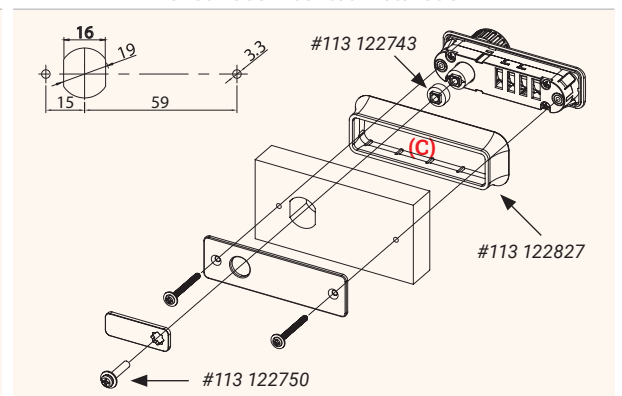

KICCO S4

Lever lock with digit code

113

- ✓ High security - 4-digit code
- ✓ Emergency opening with Masterkey
- ✓ Embedded (A, B) or surface mount (C)
- ✓ Integrated anti theft knob
- ✓ Red-Green Indication to check, if lock is open or closed
- ✓ For door thickness from 0,6 to 22,0 mm

Technical Drawings

Installation: 16-22 mm

Inserted installation

For surface mounted installation

Also available: Sets for other plate thicknesses (0,8-8 mm / 8-16 mm)

Name	Description	Colour	Artikel-No.
KICCO S4 SET, 90° left	Lever lock set with fix code, single user mode, for 4-digit code	black	113 122687
KICCO S4 SET, 90° right	Lever lock set with fix code, single user mode, for 4-digit cod	black	113 122680
KICCO masterkey	with decoding function	blue	113 122764
KICCO decorative frame (A)	alternatively in different colours available	black	113 122722
KICCO frame with handle (B)	alternatively in different colours available	black	113 122729
KICCO housing frame (C)	with integrated handle, mounting on a plate	black	113 122827
KICCO S4/P4 Extension	14.7 mm for driver, in combination with frame #133 122827, mounting on a plate	silver	113 122743
KICCO S4/P4 Fixing screw	M4x26 mm, cross-slot, for lever fixation, in combination with driver extension #113 122743	silver	113 122750