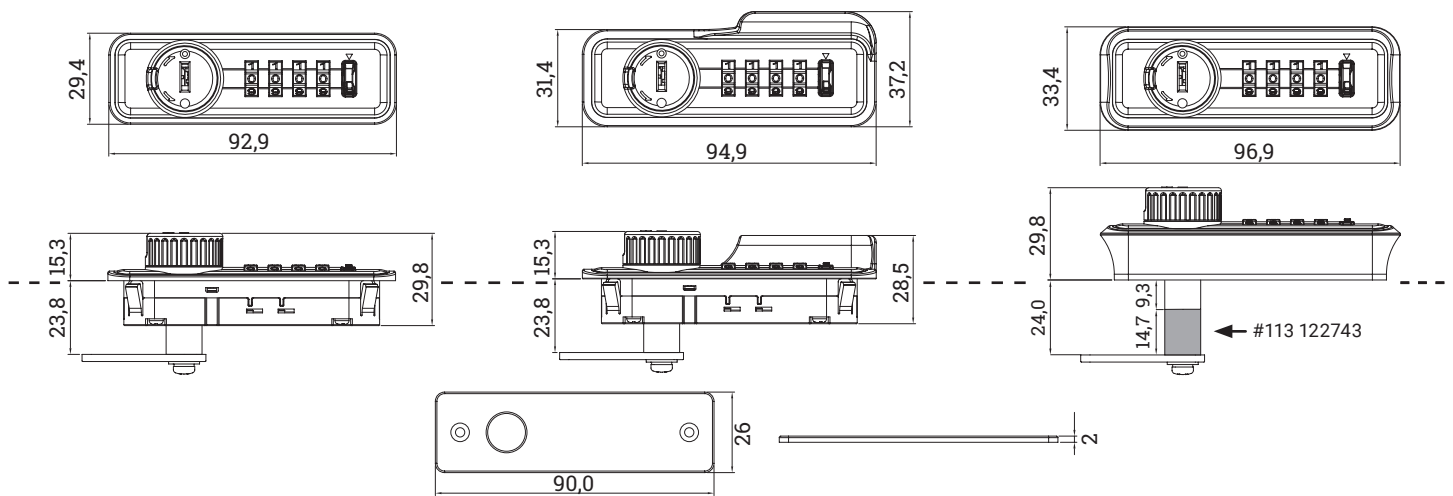

KICCO S4

Lever lock with digit code

113

- ✓ High security - 4-digit code
- ✓ Emergency opening with Masterkey
- ✓ Embedded (A, B) or surface mount (C)
- ✓ Integrated anti theft knob
- ✓ Red-Green Indication to check, if lock is open or closed
- ✓ For door thickness from 0,6 to 22,0 mm

Technical Drawings

Installation: 16-22 mm

Inserted installation

For surface mounted installation

Also available: Sets for other plate thicknesses (0,8-8 mm / 8-16 mm)

Name	Description	Colour	Artikel-No.
KICCO S4 SET, 90° left	Lever lock set with fix code, single user mode, for 4-digit code	black	113 122687
KICCO S4 SET, 90° right	Lever lock set with fix code, single user mode, for 4-digit cod	black	113 122680
KICCO masterkey	with decoding function	blue	113 122764
KICCO decorative frame (A)	alternatively in different colours available	black	113 122722
KICCO frame with handle (B)	alternatively in different colours available	black	113 122729
KICCO housing frame (C)	with integrated handle, mounting on a plate	black	113 122827
KICCO S4/P4 Extension	14.7 mm for driver, in combination with frame #133 122827, mounting on a plate	silver	113 122743
KICCO S4/P4 Fixing screw	M4x26 mm, cross-slot, for lever fixation, in combination with driver extension #113 122743	silver	113 122750