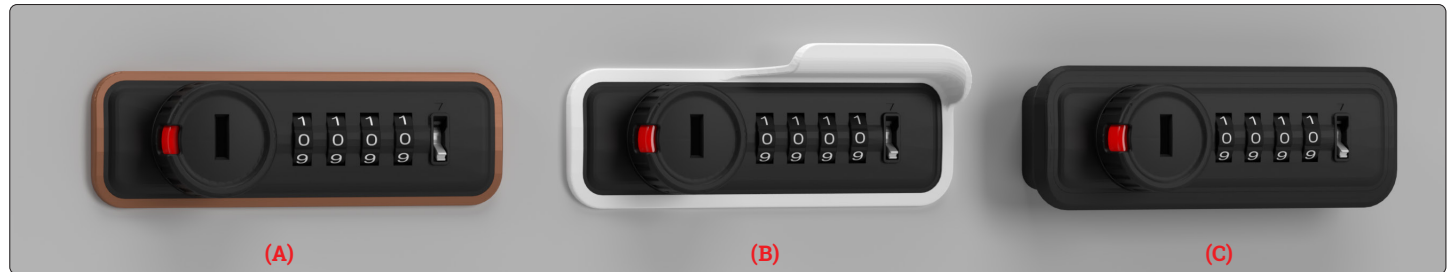

KICCO S4

Lever lock with digit code

113

- ✓ High security - 4-digit code
- ✓ Emergency opening with Masterkey
- ✓ Embedded (A, B) or surface mount (C)
- ✓ Integrated anti theft knob
- ✓ Red-Green Indication to check, if lock is open or closed
- ✓ For door thickness from 0,6 to 22,0 mm

Technical Drawings

Installation: 16-22 mm

Inserted installation

For surface mounted installation

Also available: Sets for other plate thicknesses (0,8-8 mm / 8-16 mm)

Name	Description	Colour	Artikel-No.
KICCO S4 SET, 90° left	Lever lock set with fix code, single user mode, for 4-digit code	black	113 122687
KICCO S4 SET, 90° right	Lever lock set with fix code, single user mode, for 4-digit cod	black	113 122680
KICCO masterkey	with decoding function	blue	113 122764
KICCO decorative frame (A)	alternatively in different colours available	black	113 122722
KICCO frame with handle (B)	alternatively in different colours available	black	113 122729
KICCO housing frame (C)	with integrated handle, mounting on a plate	black	113 122827
KICCO S4/P4 Extension	14.7 mm for driver, in combination with frame #133 122827, mounting on a plate	silver	113 122743
KICCO S4/P4 Fixing screw	M4x26 mm, cross-slot, for lever fixation, in combination with driver extension #113 122743	silver	113 122750