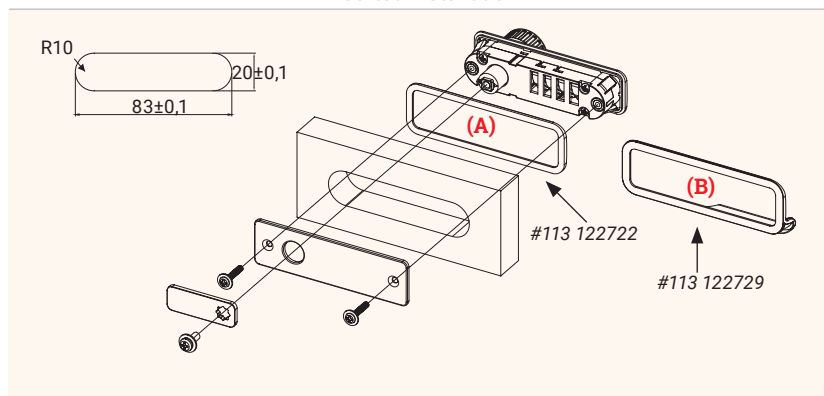

KICCO S4

Lever lock with digit code

113

- ✓ High security - 4-digit code
- ✓ Emergency opening with Masterkey
- ✓ Embedded (A, B) or surface mount (C)
- ✓ Integrated anti theft knob
- ✓ Red-Green Indication to check, if lock is open or closed
- ✓ For door thickness from 0,6 to 22,0 mm

Technical Drawings

Installation: 16-22 mm

Inserted installation

For surface mounted installation

Also available: Sets for other plate thicknesses (0,8-8 mm / 8-16 mm)

Name	Description	Colour	Artikel-No.
KICCO S4 SET, 90° left	Lever lock set with fix code, single user mode, for 4-digit code	black	113 122687
KICCO S4 SET, 90° right	Lever lock set with fix code, single user mode, for 4-digit cod	black	113 122680
KICCO masterkey	with decoding function	blue	113 122764
KICCO decorative frame (A)	alternatively in different colours available	black	113 122722
KICCO frame with handle (B)	alternatively in different colours available	black	113 122729
KICCO housing frame (C)	with integrated handle, mounting on a plate	black	113 122827
KICCO S4/P4 Extension	14.7 mm for driver, in combination with frame #133 122827, mounting on a plate	silver	113 122743
KICCO S4/P4 Fixing screw	M4x26 mm, cross-slot, for lever fixation, in combination with driver extension #113 122743	silver	113 122750