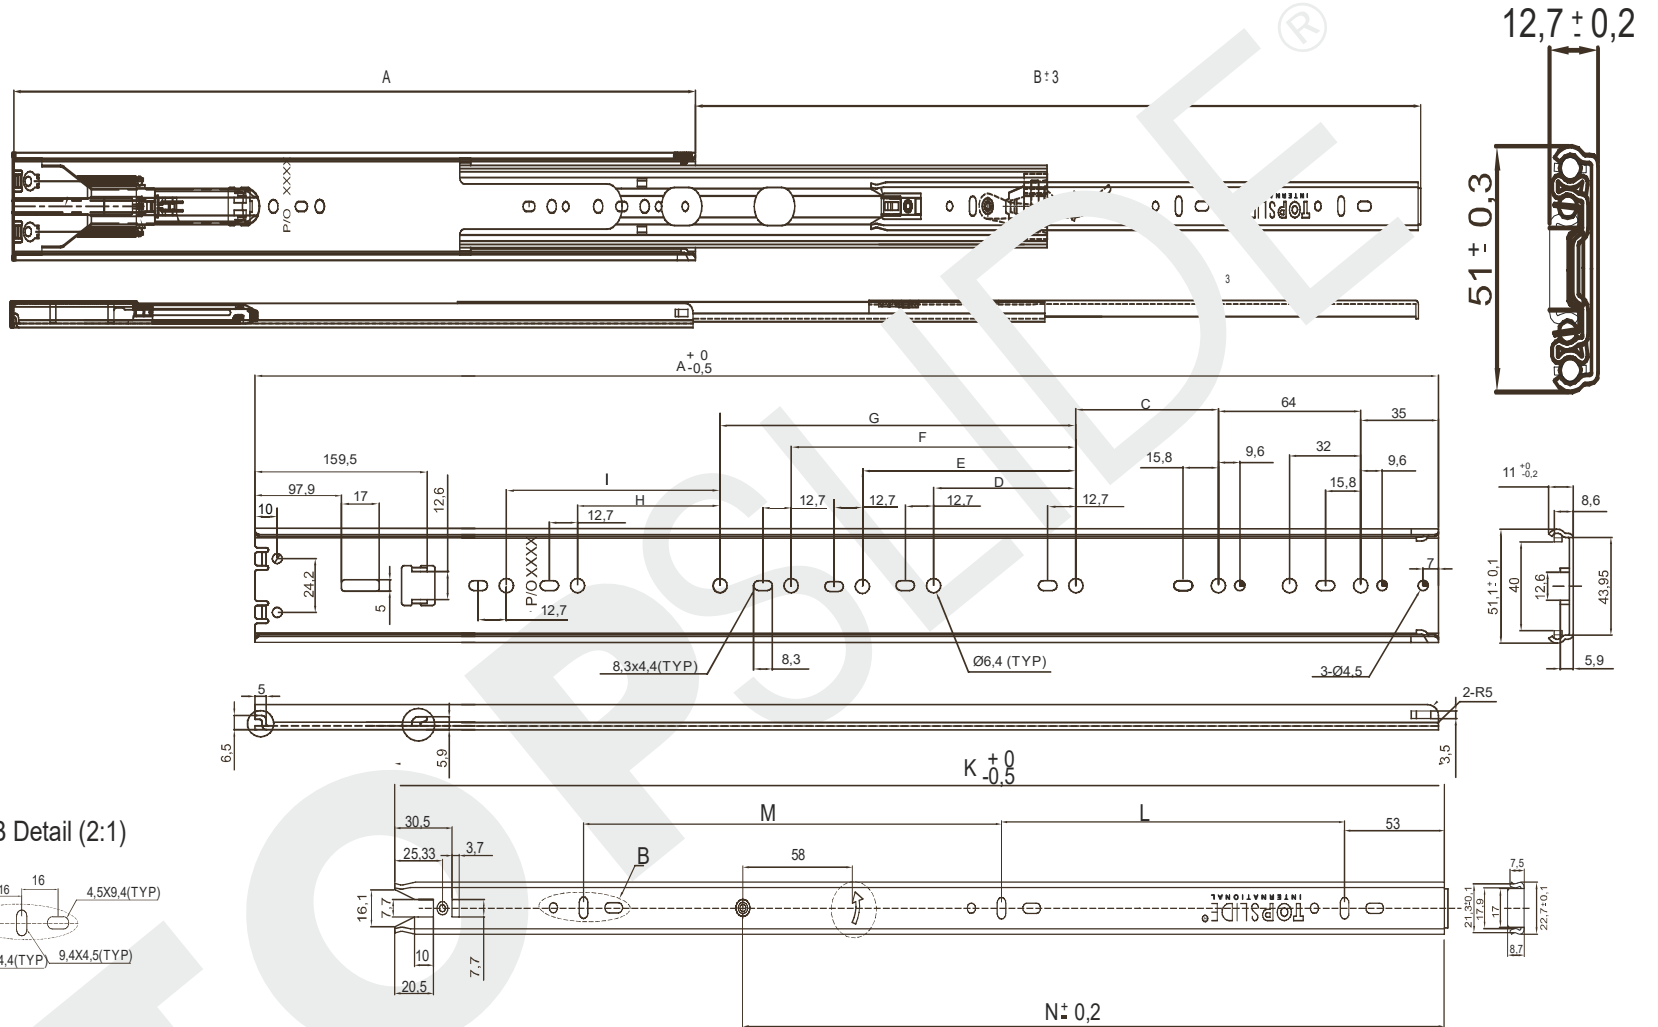

CC55
Controlled Comfort
Heavy Duty Slide

Applications:

- Office furniture
- Cabinets/closets
- Kitchen accessories
- Medical furniture

Features:

- Up to 45 kg load rating
- Full extension
- Controlled soft closing
- Positive stop
- Trigger disconnect
- Side mounted
- Non handed
- 32mm system hole pattern
- Zinc plated

Options:

- Sizes:
  400mm - 1050mm

	A	B	C	D	E	F	G	H	I	K	L	M	N	↑ ↓
CC55-400	400	365	64	32						306	192		232	45
CC55-450	450	450	96	32	64					356	247		267	45
CC55-500	500	500	128	32	64					406	132	160	297	45
CC55-550	550	550	128	64	96	128				456	157	185	322	45
CC55-600	600	600	160	64	96	128	160			506	182	210	344	45
CC55-650	650	650	160	64	96	128	160	32		556	182	260	372	45
CC55-700	700	700	160	64	96	128	160	64	96	606	222	260	397	45

Model No. CC 55-Slide
Controlled Comfort

Ver.4. 10-03-2021

© TOPSLIDE International